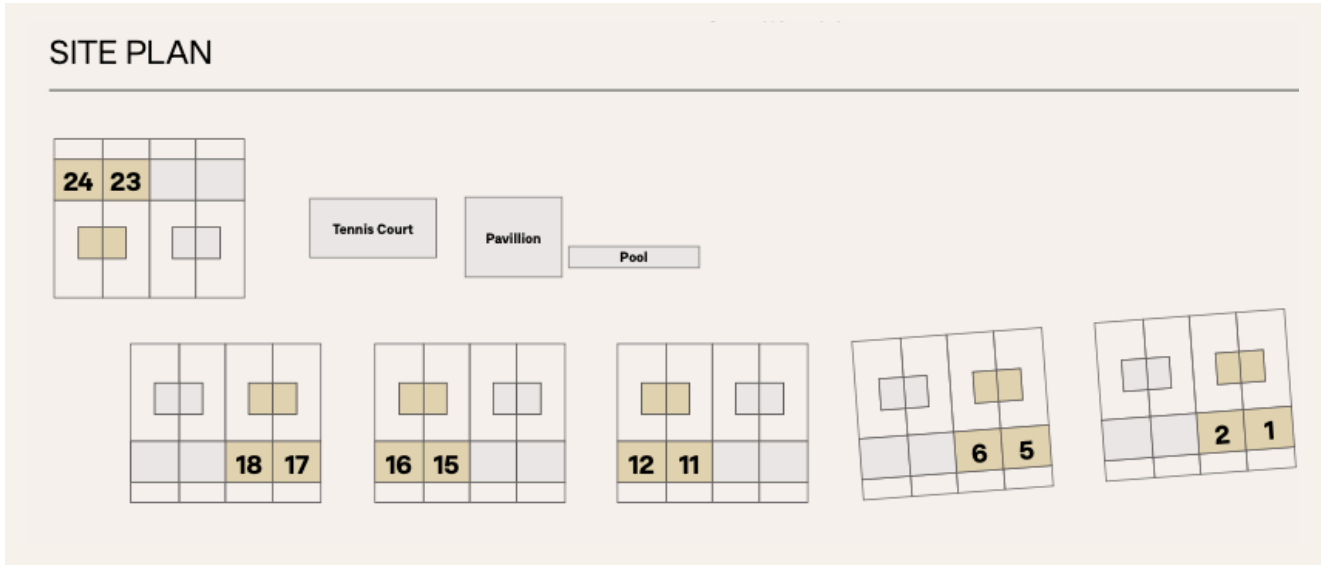

### First Homes with King Suite

These homes are characterized by their separate king suite, which includes a contemporary built-in white birch king platform bed, ample storage and closet space, and adjoining ensuite bath.

### First Homes with Queen Kitchen Studio

The separate queen kitchen studio includes a full Bosch galley kitchen, built-in white birch bed, sofa, table, storage and bath.

Townhome 1	\$1,965,900	Townhome 15	\$1,965,900
Townhome 2	\$1,950,900	Townhome 16	<b>SOLD</b>
Townhome 5	\$1,965,900	Townhome 17	<b>SOLD</b>
Townhome 6	\$1,950,900	Townhome 18	\$1,965,900
Townhome 11	\$1,965,900	Townhome 23	\$1,980,900
Townhome 12	<b>SOLD</b>	Townhome 24	\$1,995,900