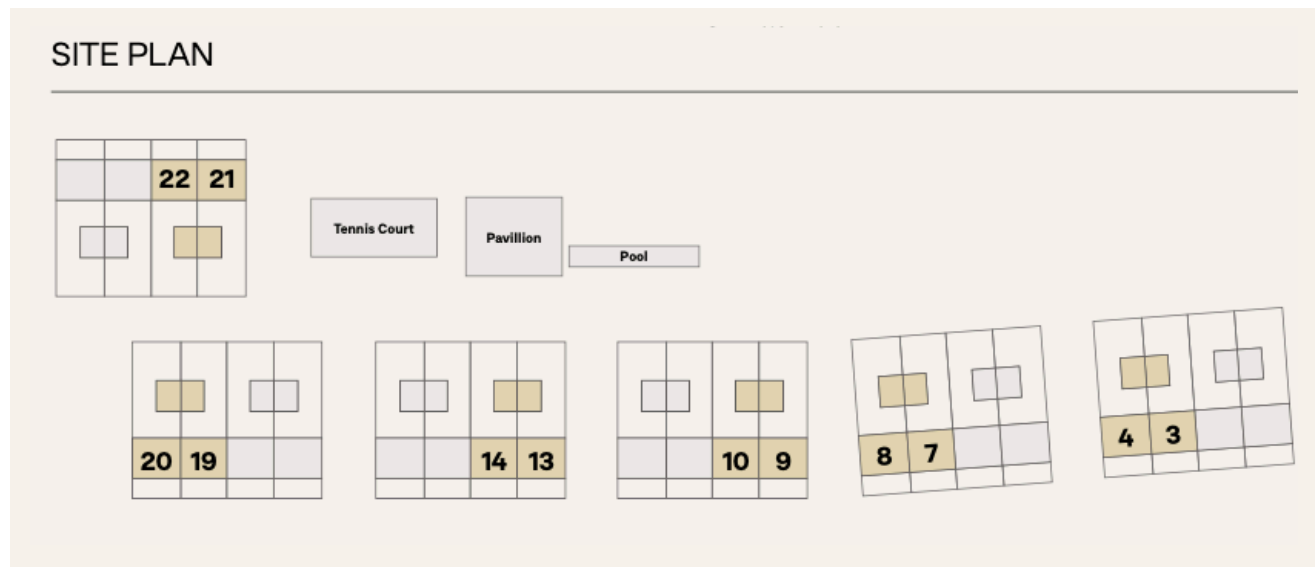

### First Homes with King Suite

These homes are characterized by their separate king suite, which includes a contemporary built-in white birch king platform bed, ample storage and closet space, and adjoining ensuite bath.

### First Homes with Queen Kitchen Studio

The separate queen kitchen studio includes a full Bosch galley kitchen, built-in white birch bed, sofa, table, storage and bath.

Townhome 1	\$1,965,900	Townhome 15	\$1,965,900
Townhome 2	\$1,950,900	Townhome 16	<b>SOLD</b>
Townhome 5	\$1,965,900	Townhome 17	<b>SOLD</b>
Townhome 6	\$1,950,900	Townhome 18	\$1,965,900
Townhome 11	\$1,965,900	Townhome 23	\$1,980,900
Townhome 12	<b>SOLD</b>	Townhome 24	\$1,995,900